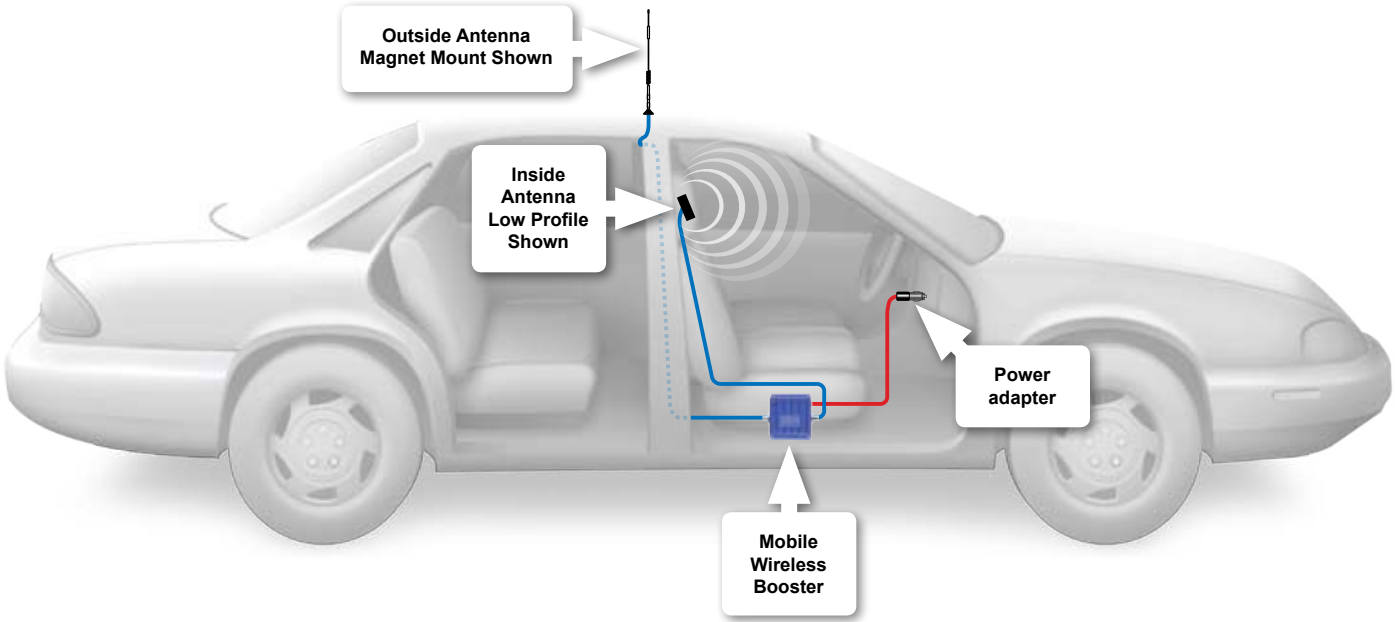

MOBILE PROFESSIONAL SERIES INSTALLATION DIAGRAM

ANTENNA OPTIONS

- NMO Antenna
- Mini Magnet Mount Antenna
- Magnet Mount Antenna
- Trucker Antenna
- More listed on pages 30-35

Mobile Cellular Amplifiers – Peak Performance on the Road

From road warriors to truckers to soccer moms, thousands of drivers depend on Wilson Electronics Mobile Cellular Boosters to stay connected around town and on the open highway. These powerful boosters enable cell phone and data card users to extend their signal range, reduce dropped calls, and increase data rates with no physical connection to cell phone or data card. And, because they're wireless, these boosters support multiple users simultaneously.